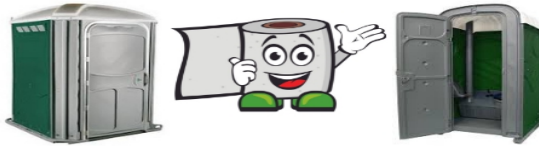

ML PLANT & TOILET HIRE LTD

TELEPHONE - 01507 524040

EMAIL - mlplant_toilethire@aol.com

CONSTRUCTION EQUIPMENT	1 DAY	2 DAY / WEEKEND	5 DAY WEEK
COMPACTOR PLATE	£26.00	£36.00	£60.00
CONDUIT BENDER	£12.00	£16.00	£22.00
HEAVY BREAKER 110V / 240V**	£35.00	£45.00	£65.00
LARGE BREAKER 110V /240V**	£30.00	£40.00	£60.00
HYDRAULIC BREAKER (PETROL DRIVEN) **	£50.00	£65.00	£100.00
PETROL POKER UNIT	£27.00	£32.00	£47.00
POLE FLOAT	£22.00	£27.00	£37.00
POWER FLOAT	£37.00	£47.00	£67.00
TIP UP MIXER ELECTRIC	£16.00	£18.00	£32.00
TIP UP MIXER PETROL	£18.00	£20.00	£37.00
ROAD SIGNS AND ROAD CONES	~	~	£7.00
ROAD PINS	~	~	£7.00
WHEEL BARROW	~	~	£12.00
SHOVELS, SLEDGE HAMMER AND PICKS	~	~	£12.00
BLOCK PAVING CUTTER	£16.00	£21.00	£31.00
TRENCH SHEETS VARIOUS	PRICE ON APPLICATION		

ALL PRICES EXCLUDE V.A.T.

WE WILL OFFER ON ALL 110V EQUIPMENT HIRED FROM ML PLANT & TOILET HIRE LTD A TRANSFORMER / SAFETY POWER BREAKER AT THE FOLLOWING RATES:

	1 DAY	2 DAY	5 DAY WEEK
TRANSFORMER	£2.00	£4.00	£8.00
SAFETY POWER BREAKER	£2.00	£4.00	£8.00