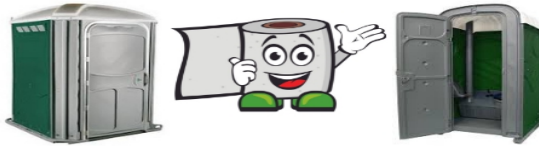

ML PLANT & TOILET HIRE LTD

TELEPHONE - 01507 524040

EMAIL - mlplant_toilethire@aol.com

PLUMBING EQUIPMENT	1 DAY	2 DAY / WEEKEND	5 DAY WEEK
COPPER PIPE BENDER 15MM - 22MM	~	~	£20.00
PIPE BENDER 10MM -32MM	£15.00	£20.00	£30.00
COPPER TUBE CUTTER	~	~	£5.00
DRAIN RODS 10MTR	~	~	£15.00
STOPPERS 4" - 6"	~	~	£10.00
STOPPERS 9" - 36"	~	~	£15.00
DRAIN BAGS INCLUDING PUMP	PRICE ON APPLICATION		
DRAIN SNAKE	£10.00	£15.00	£25.00
PUMP PLUNGER	~	~	£10.00
MANHOLE KEYS	~	~	£10.00
PIPETHREADER 1/2" - 2"	£15.00	£20.00	£30.00
SALT GLAZE PIPE CUTTER	~	~	£10.00
STILSONS (VARIOUS SIZES)	~	~	£10.00

ALL PRICES EXCLUDE V.A.T.

WE WILL OFFER ON ALL 110V EQUIPMENT HIRED FROM ML PLANT & TOILET HIRE LTD A TRANSFORMER / SAFETY POWER BREAKER AT THE FOLLOWING RATES:

	1 DAY	2 DAY	5 DAY WEEK
TRANSFORMER	£2.00	£4.00	£8.00
SAFETY POWER BREAKER	£2.00	£4.00	£8.00