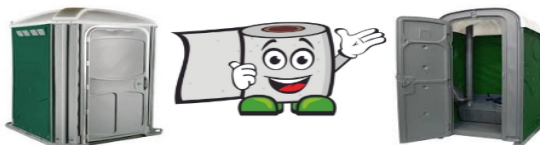

## ML PLANT & TOILET HIRE LTD

TELEPHONE - 01507 524040

EMAIL - mlplant\_toilethire@aol.com

<b>GARDENING EQUIPMENT</b>	1 DAY	2 DAY / WEEKEND	5 DAY WEEK
STRIMMER PETROL	£22.00	£37.00	£60.00
BRUSH CUTTER PETROL	£30.00	£50.00	£80.00
LONG GRASS BRUSH CUTTER PETROL	£35.00	£55.00	£95.00
SELF PROPELLED MOWER PETROL	£25.00	£35.00	£60.00
GARDEN VAC HOOVER PETROL	£35.00	£50.00	£70.00
GARDEN ROLLER	£20.00	£22.00	£30.00
FERTILISER SPREADER	£18.00	£20.00	£30.00
AERATOR MANUAL	£15.00	£20.00	£30.00
HEDGE TRIMMER PETROL	£30.00	£40.00	£60.00
LONG REACH HEDGE CUTTER	£30.00	£50.00	£80.00
LONG REACH CHAINSAW	£30.00	£50.00	£80.00
LEAF BLOWER	£15.00	£25.00	£45.00
LAWN SCARIFIER PETROL	£30.00	£40.00	£70.00
ROTAVATOR PETROL	£50.00	£90.00	£150.00
POST HOLE AUGER (HAND) VARIOUS SIZES	~	~	£20.00
POST HOLE AUGER PETROL	£35.00	£45.00	£65.00
POST RAMMER HAND 1 MAN / 2 MAN	~	~	£20.00
RUBBER POST HAMMER	~	~	£20.00
BACK PACK SPRAYER	~	~	£25.00
HAND SPRAYER	~	~	£20.00
SHUV HOLER	~	~	£20.00
WEED EATER TRIDENT (PROPANE)*	£20.00	£25.00	£45.00
TURF CUTTER PETROL	£45.00	£60.00	£95.00
PICK AXE	~	~	£15.00
LOPPER PARROT EXTENDABLE	~	~	£15.00

ALL PRICES EXCLUDE V.A.T.

WE WILL OFFER ON ALL 110V EQUIPMENT HIRED FROM ML PLANT & TOILET HIRE LTD A TRANSFORMER / SAFETY POWER BREAKER AT THE FOLLOWING RATES:

	1 DAY	2 DAY	5 DAY WEEK
TRANSFORMER	£2.00	£4.00	£8.00
SAFETY POWER BREAKER	£2.00	£4.00	£8.00