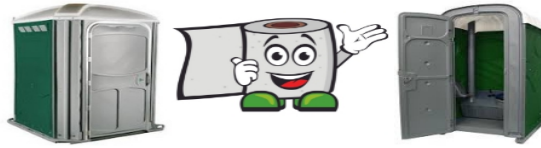

ML PLANT & TOILET HIRE LTD

TELEPHONE - 01507 524040

EMAIL - mlplant_toilethire@aol.com

<u>FIXING EQUIPMENT</u>	1 DAY	2 DAY / WEEKEND	5 DAY WEEK
SCREWDRIVER (BATTERY)	£20.00	£22.00	£30.00
LAZY TONG RIVET GUN	~	~	£15.00
SECRET NAILER	£20.00	£22.00	£30.00
CARTRIDGE NAIL GUN*	£25.00	£35.00	£60.00
CORDLESS NAIL GUN*	£25.00	£35.00	£60.00
STAPLE GUN 240V*	£25.00	£35.00	£60.00
TEK SCREW GUN 240V*	£25.00	£35.00	£60.00

ALL PRICES EXCLUDE V.A.T.

WE WILL OFFER ON ALL 110V EQUIPMENT HIRED FROM ML PLANT & TOILET HIRE LTD A TRANSFORMER / SAFETY POWER BREAKER AT THE FOLLOWING RATES:

	1 DAY	2 DAY	5 DAY WEEK
TRANSFORMER	£2.00	£4.00	£8.00
SAFETY POWER BREAKER	£2.00	£4.00	£8.00