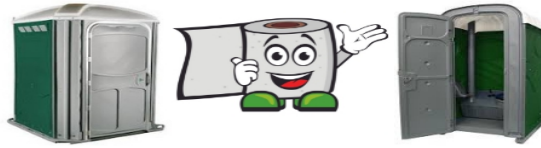

ML PLANT & TOILET HIRE LTD

TELEPHONE - 01507 524040

EMAIL - mlplant_toilethire@aol.com

ACCESS EQUIPMENT	1 DAY	2 DAY / WEEKEND	5 DAY WEEK
ACROW PROPS / STRUTTS	~	~	£7.00
ACROW CANTILER SUPPORT (STRONG BOY)	~	~	£7.00
LADDER STAY	£6.00	£10.00	£14.00
ROOF LADDER	£12.00	£17.00	£27.00
EXTENSION LADDER, VARIOUS LENGTH	£12.00	£17.00	£27.00
SCAFFOLD BOARDS	~	~	£7.00
TRESSLES, VARIOUS SIZES	~	~	£7.00
YOUNGMAN BOARDS	~	~	£27.00
ALUMINIUM STEPS	£12.00	£17.00	£27.00
BOSS ALUMINIUM SCAFFOLD TOWER	£5.00 PER FOOT PER WEEK		

ALL PRICES EXCLUDE V.A.T.

WE WILL OFFER ON ALL 110V EQUIPMENT HIRED FROM ML PLANT & TOILET HIRE LTD A TRANSFORMER / SAFETY POWER BREAKER AT THE FOLLOWING RATES:

	1 DAY	2 DAY	5 DAY WEEK
TRANSFORMER	£2.00	£4.00	£8.00
SAFETY POWER BREAKER	£2.00	£4.00	£8.00