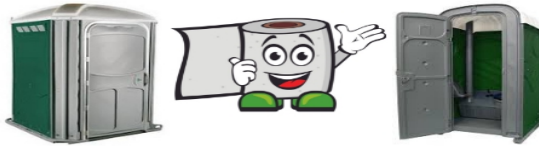

**ML PLANT & TOILET HIRE LTD**

TELEPHONE - 01507 524040

EMAIL - mlplant\_toilethire@aol.com

<b>PORTABLE POWER EQUIPMENT</b>	1 DAY	2 DAY / WEEKEND	5 DAY WEEK
TRANSFORMER 3.3KVA	£2.50	£4.00	£8.00
TRANSFORMER 10KVA	£30.00	£40.00	£60.00
SPLITTER BOX 110V	£2.00	£4.00	£8.00
SITE RCD 240V	£5.00	£10.00	£20.00
RCD ON A LEAD	£2.00	£4.00	£8.00
EXTENSION LEADS (VARIOUS) 110V / 240V	£3.00	£4.00	£6.00
2.5KVA GENERATOR	£25.00	£35.00	£60.00
4KVA GENERATOR	£35.00	£45.00	£70.00
8 KVA GENERATOR	£50.00	£75.00	£125.00

ALL PRICES EXCLUDE V.A.T.

WE WILL OFFER ON ALL 110V EQUIPMENT HIRED FROM ML PLANT & TOILET HIRE LTD A TRANSFORMER / SAFETY POWER BREAKER AT THE FOLLOWING RATES:

	1 DAY	2 DAY	5 DAY WEEK
TRANSFORMER	£2.00	£4.00	£8.00
SAFETY POWER BREAKER	£2.00	£4.00	£8.00