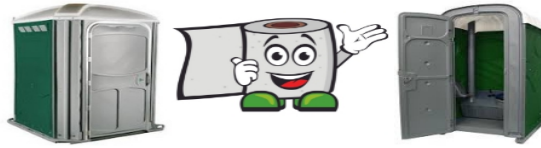

ML PLANT & TOILET HIRE LTD

TELEPHONE - 01507 524040

EMAIL - mlplant_toilethire@aol.com

DECORATING & MAINTENANCE EQUIPMENT	1 DAY	2 DAY / WEEKEND	5 DAY WEEK
CARPET STRETCHER	£15.00	£20.00	£30.00
FIRE EXTINGUISHER	~	~	£10.00
FLOOR CLAMPS - EACH	~	~	£15.00
SASH CLAMPS - EACH	~	~	£15.00
G CRAMPS - EACH	~	~	£15.00
HOT AIR STRIPPER 240V	£12.00	£17.00	£27.00
TILE CUTTER - HAND	£10.00	£15.00	£25.00
TILE CUTTER 7" BENCH 110V	£25.00	£35.00	£60.00
TILE CUTTER 9" BENCH 110V	£30.00	£50.00	£80.00
TILE CUTTER 14" BENCH 110V**	£30.00	£50.00	£80.00
TUNGSTEN HOLE SAW SET	~	~	£15.00
TYROLEAN GUN	£17.00	£22.00	£32.00
WALL PAPER STEAMER 240V	£25.00	£35.00	£60.00
WALL PAPER SPIKER	~	~	£7.50
PLASTER STIRRER 110V	£15.00	£21.00	£30.00
PLASTER BOARD LIFTER	£15.00	£21.00	£30.00

ALL PRICES EXCLUDE V.A.T.

WE WILL OFFER ON ALL 110V EQUIPMENT HIRED FROM ML PLANT & TOILET HIRE LTD A TRANSFORMER / SAFETY POWER BREAKER AT THE FOLLOWING RATES:

	1 DAY	2 DAY	5 DAY WEEK
TRANSFORMER	£2.00	£4.00	£8.00
SAFETY POWER BREAKER	£2.00	£4.00	£8.00