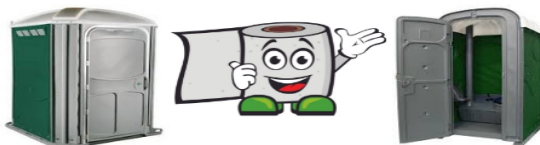

ML PLANT & TOILET HIRE LTD

TELEPHONE - 01507 524040

EMAIL - mlplant_toilethire@aol.com

DRILLING EQUIPMENT	1 DAY	2 DAY / WEEKEND	5 DAY WEEK
MAG DRILL 110V*	£30.00	£40.00	£60.00
CORDLESS DRILL 12V	£25.00	£35.00	£60.00
CORDLESS HAMMER DRILL 12V	£25.00	£35.00	£60.00
CORDLESS HAMMER DRILL 24V	£25.00	£35.00	£60.00
DIAMOND CORE DRILL 110V	£25.00	£35.00	£60.00
DRILL 13MM CHUCK 240V	£20.00	£25.00	£35.00
HAMMER DRILL 240V / 110V	£25.00	£35.00	£60.00
HAMMER DRILL SDS PLUS 240V / 110V	£25.00	£35.00	£60.00
HAMMER DRILL SDS MAX 110V	£25.00	£35.00	£60.00
DIAMOND CORE ASSORTED SIZES	£20 PER 1MM OF USE		

ALL PRICES EXCLUDE V.A.T.

WE WILL OFFER ON ALL 110V EQUIPMENT HIRED FROM ML PLANT & TOILET HIRE LTD A TRANSFORMER / SAFETY POWER BREAKER AT THE FOLLOWING RATES:

	1 DAY	2 DAY	5 DAY WEEK
TRANSFORMER	£2.00	£4.00	£8.00
SAFETY POWER BREAKER	£2.00	£4.00	£8.00