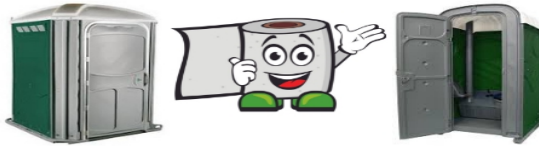

ML PLANT & TOILET HIRE LTD

TELEPHONE - 01507 524040

EMAIL - mlplant_toilethire@aol.com

CUTTING & GRINDING EQUIPMENT	1 DAY	2 DAY / WEEKEND	5 DAY WEEK
BOLT CROPPERS VARIOUS	~	~	£15.00
4.5" GRINDER / CUTTER 240V / 110V*	£17.00	£22.00	£32.00
9" GRINDER / CUTTER 240V 110V*	£20.00	£25.00	£40.00
12" CUTTER 240V*	£26.00	£36.00	£60.00
12" PETROL CUTTER 240V*	£26.00	£36.00	£60.00
MORTAR RAKER 110V*	£20.00	£30.00	£40.00
WALL CHASER 110V SMALL**	£25.00	£35.00	£60.00
WALL CHASER 110V LARGE**	£30.00	£50.00	£80.00
14" CHOP SAW 240V**	£30.00	£50.00	£80.00
SALT GLAZE PIPE CUTTER	~	~	£20.00
DIAMOND BLADES FOR ALL OF THE ABOVE	£20 PER 1MM OF USE		

ALL PRICES EXCLUDE V.A.T.

WE WILL OFFER ON ALL 110V EQUIPMENT HIRED FROM ML PLANT & TOILET HIRE LTD A TRANSFORMER / SAFETY POWER BREAKER AT THE FOLLOWING RATES:

	1 DAY	2 DAY	5 DAY WEEK
TRANSFORMER	£2.00	£4.00	£8.00
SAFETY POWER BREAKER	£2.00	£4.00	£8.00