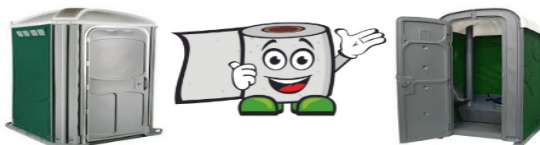

<u>DRILLING EQUIPMENT</u>	1 DAY	2 DAY / WEEKEND	5 DAY WEEK
MAG DRILL 110V*	£30.00	£40.00	£60.00
CORDLESS DRILL 12V	£25.00	£35.00	£60.00
CORDLESS HAMMER DRILL 12V	£25.00	£35.00	£60.00
CORDLESS HAMMER DRILL 24V	£25.00	£35.00	£60.00
DIAMOND CORE DRILL 110V	£25.00	£35.00	£60.00
DRILL 13MM CHUCK 240V	£20.00	£25.00	£35.00
HAMMER DRILL 240V / 110V	£25.00	£35.00	£60.00
HAMMER DRILL SDS PLUS 240V / 110V	£25.00	£35.00	£60.00
HAMMER DRILL SDS MAX 110V	£25.00	£35.00	£60.00
DIAMOND CORE ASSORTED SIZES	£20 PER 1MM OF USE		

<u>FIXING EQUIPMENT</u>	1 DAY	2 DAY / WEEKEND	5 DAY WEEK
SCREWDRIVER (BATTERY)	£20.00	£22.00	£30.00
LAZY TONG RIVET GUN	~	~	£15.00
SECRET NAILER	£20.00	£22.00	£30.00
CARTRIDGE NAIL GUN*	£25.00	£35.00	£60.00
CORDLESS NAIL GUN*	£25.00	£35.00	£60.00
STAPLE GUN 240V*	£25.00	£35.00	£60.00
TEK SCREW GUN 240V*	£25.00	£35.00	£60.00

<u>GARDENING EQUIPMENT</u>	1 DAY	2 DAY / WEEKEND	5 DAY WEEK
STRIMMER PETROL	£22.00	£37.00	£60.00
BRUSH CUTTER PETROL	£30.00	£50.00	£80.00
LONG GRASS BRUSH CUTTER PETROL	£35.00	£55.00	£95.00
SELF PROPELLED MOWER PETROL	£25.00	£35.00	£60.00
GARDEN VAC HOOVER PETROL	£35.00	£50.00	£70.00
GARDEN ROLLER	£20.00	£22.00	£30.00
FERTILISER SPREADER	£18.00	£20.00	£30.00
AERATOR MANUAL	£15.00	£20.00	£30.00
HEDGE TRIMMER 240V	£30.00	£40.00	£60.00
HEDGE TRIMMER PETROL	£30.00	£50.00	£80.00
LONG REACH HEDGE CUTTER	£30.00	£50.00	£80.00