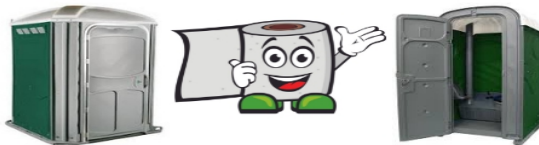

<u>GARDENING EQUIPMENT CONTINUED</u>	1 DAY	2 DAY / WEEKEND	5 DAY WEEK
LONG REACH CHAIN SAW	£30.00	£50.00	£80.00
LAWN SCARIFIER PETROL	£30.00	£40.00	£70.00
LEAF BLOWER	£15.00	£25.00	£45.00
ROTAVATOR PETROL	£50.00	£90.00	£150.00
POST HOLE AUGER (HAND) VARIOUS SIZES	~	~	£20.00
POST HOLE AUGER PETROL	£35.00	£45.00	£65.00
POST RAMMER HAND 1 MAN / 2 MAN	~	~	£20.00
RUBBER POST HAMMER	~	~	£20.00
BACK PACK SPRAYER	~	~	£25.00
HAND SPRAYER	~	~	£20.00
SHUV HOLER	~	~	£20.00
WEED EATER TRIDENT (PROPANE)*	£20.00	£25.00	£45.00
TURF CUTTER PETROL	£45.00	£60.00	£95.00
PICK AXE	~	~	£15.00
LOPPER PARROT EXTENDABLE	~	~	£15.00

<u>GAS EQUIPMENT</u>	1 DAY	2 DAY / WEEKEND	5 DAY WEEK
BOILING RING AND BUCKET*	~	~	£25.00
TRIDENT TORCH*	~	~	£25.00
PITCH BOILER AND BUCKET*	£25.00	£35.00	£55.00

<u>HEATING & DRYING EQUIPMENT</u>	1 DAY	2 DAY / WEEKEND	5 DAY WEEK
RADIATOR HEATER 2KW 240V	~	~	£15.00
INFA RED HEATER 240V / 110V	£25.00	£30.00	£50.00
PROPANE HEATER 85.000 TO 150.000 BTU*	£25.00	£30.00	£50.00
PARAFFIN HEATER 120.000 BTU*	£25.00	£30.00	£50.00
DEHUMIDIFIER 240V / 110V	£35.00	£40.00	£60.00

<u>LIGHTING EQUIPMENT</u>	1 DAY	2 DAY / WEEKEND	5 DAY WEEK
BBQ LIGHTS 240V*	~	~	£18.00
FESTOON LIGHTING 110V	~	~	£18.00
FLOODLIGHT TRIPPOD 500W 110V	~	~	£25.00
FLOODLIGHT MINIPOD 500W 240V	~	~	£25.00
PORTABLE PROPANE FLOODLIGHT	~	~	£35.00