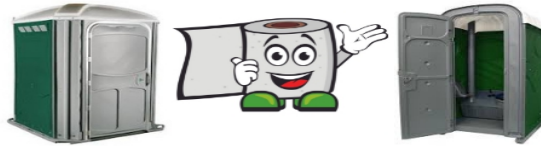

CONSTRUCTION EQUIPMENT	1 DAY	2 DAY / WEEKEND	5 DAY WEEK
COMPACTOR PLATE	£26.00	£36.00	£60.00
CONDUIT BENDER	£12.00	£16.00	£22.00
HEAVY BREAKER 110V / 240V**	£35.00	£45.00	£65.00
LARGE BREAKER 110V /240V**	£30.00	£40.00	£60.00
HYDRAULIC BREAKER (PETROL DRIVEN) **	£50.00	£65.00	£100.00
PETROL POKER UNIT	£27.00	£32.00	£47.00
POLE FLOAT	£22.00	£27.00	£37.00
POWER FLOAT	£37.00	£47.00	£67.00
TIP UP MIXER ELECTRIC	£16.00	£18.00	£32.00
TIP UP MIXER PETROL	£18.00	£20.00	£37.00
ROAD SIGNS AND ROAD CONES	~	~	£7.00
ROAD PINS	~	~	£7.00
WHEEL BARROW	~	~	£12.00
SHOVELS, SLEDGE HAMMER AND PICKS	~	~	£12.00
BLOCK PAVING CUTTER	£16.00	£21.00	£31.00
TRENCH SHEETS VARIOUS	PRICE ON APPLICATION		

DECORATING & MAINTENANCE EQUIPMENT	1 DAY	2 DAY / WEEKEND	5 DAY WEEK
CARPET STRETCHER	£15.00	£20.00	£30.00
FIRE EXTINGUISHER	~	~	£10.00
FLOOR CLAMPS - EACH	~	~	£15.00
SASH CLAMPS - EACH	~	~	£15.00
G CRAMPS - EACH	~	~	£15.00
HOT AIR STRIPPER 240V	£12.00	£17.00	£27.00
TILE CUTTER - HAND	£10.00	£15.00	£25.00
TILE CUTTER 7" BENCH 110V	£25.00	£35.00	£60.00
TILE CUTTER 9" BENCH 110V	£30.00	£50.00	£80.00
TILE CUTTER 14" BENCH 110V**	£30.00	£50.00	£80.00
TUNGSTEN HOLE SAW SET	~	~	£15.00
TYROLEAN GUN	£17.00	£22.00	£32.00
WALL PAPER STEAMER 240V	£25.00	£35.00	£60.00
WALL PAPER SPIKER	~	~	£7.50
PLASTER STIRRER 110V	£15.00	£21.00	£30.00
PLASTER BOARD LIFTER	£15.00	£21.00	£30.00

CONTINUED ON NEXT PAGE