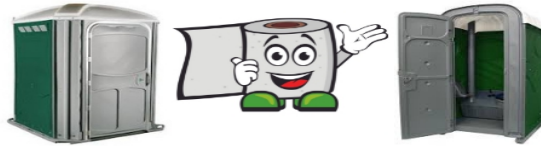

LIGHTING EQUIPMENT CONTINUED	1 DAY	2 DAY / WEEKEND	5 DAY WEEK
FLUORESCENT PLASTERERS LIGHT 110V	~	~	£30.00
LEAD LAMPS 110V / 240V VARIOUS	~	~	£20.00

LIFTING EQUIPMENT	1 DAY	2 DAY / WEEKEND	5 DAY WEEK
AXLE STANDS (VARIOUS)	~	~	£20.00
CAR RAMPS	~	~	£20.00
ENGINE HOIST (HYDRAULIC)	£25.00	£35.00	£50.00
GLASS LIFTERS X 2	~	~	£25.00
TROLLEY JACK (VARIOUS)	£20.00	£25.00	£35.00
HEIGHT SAFETY HARNESS	~	~	£25.00
LANYARD	~	~	£15.00
SLIDING BEAM ANCHOR	~	~	£5.00
TRIPOD ACCESS SYSTEM	~	~	£200.00

MEASURING EQUIPMENT	1 DAY	2 DAY / WEEKEND	5 DAY WEEK
CARBON MONOXIDE ALARM 3 X GAS	£25.00	£35.00	£60.00
C.A.T SCAN	£20.00	£30.00	£50.00
GENNI	£20.00	£30.00	£50.00
DAMP METER	£15.00	£20.00	£35.00
BUILDERS LEVEL, TRIPOD AND STAFF	£25.00	£35.00	£55.00
ROTATING LASER LEVEL, TRIPOD AND STAFF***	£30.00	£40.00	£60.00
DISTOMAT	£25.00	£35.00	£55.00
NOISE METER	£25.00	£35.00	£55.00
ROAD WHEEL	£15.00	£20.00	£40.00
TAPE MEASURE (VARIOUS)	~	~	£20.00
TORQUE WRENCH 1/2"	~	~	£15.00
P.A.T	£50.00	£75.00	£150.00

PORTABLE POWER EQUIPMENT	1 DAY	2 DAY / WEEKEND	5 DAY WEEK
TRANSFORMER 3.3KVA	£2.50	£4.00	£8.00
TRANSFORMER 10KVA	£30.00	£40.00	£60.00
SPLITTER BOX 110V	£2.00	£4.00	£8.00
SITE RCD 240V	£5.00	£10.00	£20.00
RCD ON A LEAD	£2.00	£4.00	£8.00