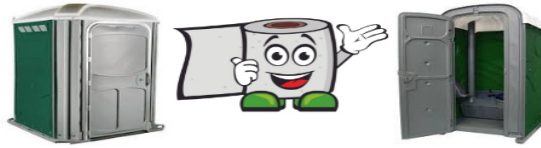

ML PLANT & TOILET HIRE LTD

TELEPHONE - 01507 524040

EMAIL - mlplant_toilethire@aol.com

<u>SANDING EQUIPMENT</u>	1 DAY	2 DAY / WEEKEND	5 DAY WEEK
4" BELT SANDER 110V*	£20.00	£30.00	£50.00
D.A.SANDER (AIR)*	£15.00	£20.00	£30.00
PALM SANDER 240V	£15.00	£20.00	£30.00
DELTA SANDER 240V	£15.00	£20.00	£30.00
POLISHER 240V	£20.00	£30.00	£50.00
FLOOR SANDER 240V	£30.00	£50.00	£80.00
EDGE SANDER 240V	£20.00	£30.00	£50.00
TEXTURE SURFACE SANDER 240V	£30.00	£50.00	£80.00
LINO REMOVER 110V	£30.00	£50.00	£80.00