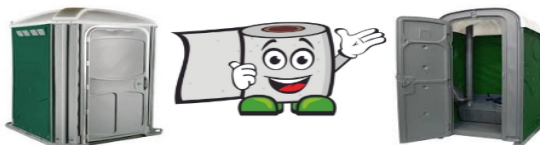

ML PLANT & TOILET HIRE LTD

TELEPHONE - 01507 524040

EMAIL - mlplant_toilethire@aol.com

ACCESS EQUIPMENT	1 DAY	2 DAY / WEEKEND	5 DAY WEEK
ACROW PROPS / STRUTTS	~	~	£7.00
ACROW CANTILER SUPPORT (STRONG BOY)	~	~	£7.00
LADDER STAY	£6.00	£10.00	£14.00
ROOF LADDER	£12.00	£17.00	£27.00
EXTENSION LADDER, VARIOUS LENGTH	£12.00	£17.00	£27.00
SCAFFOLD BOARDS	~	~	£7.00
TRESSLES, VARIOUS SIZES	~	~	£7.00
YOUNGMAN BOARDS	~	~	£27.00
ALUMINIUM STEPS	£12.00	£17.00	£27.00
BOSS ALUMINIUM SCAFFOLD TOWER	£5.00 PER FOOT PER WEEK		