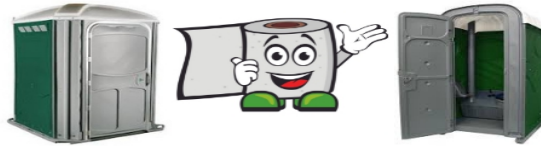

PORTABLE POWER EQUIPMENT CONTINUED	1 DAY	2 DAY / WEEKEND	5 DAY WEEK
EXTENSION LEADS (VARIOUS) 110V / 240V	£3.00	£4.00	£6.00
2.5KVA GENERATOR	£25.00	£35.00	£60.00
4KVA GENERATOR	£35.00	£45.00	£70.00
8 KVA GENERATOR	£50.00	£75.00	£125.00

PLUMBING EQUIPMENT	1 DAY	2 DAY / WEEKEND	5 DAY WEEK
COPPER PIPE BENDER 15MM - 22MM	~	~	£20.00
PIPE BENDER 10MM -32MM	£15.00	£20.00	£30.00
COPPER TUBE CUTTER	~	~	£5.00
DRAIN RODS 10MTR	~	~	£15.00
STOPPERS 4" - 6"	~	~	£10.00
STOPPERS 9" - 36"	~	~	£15.00
DRAIN BAGS INCLUDING PUMP	PRICE ON APPLICATION		
DRAIN SNAKE	£10.00	£15.00	£25.00
PUMP PLUNGER	~	~	£10.00
MANHOLE KEYS	~	~	£10.00
PIPETHREADER 1/2" - 2"	£15.00	£20.00	£30.00
SALT GLAZE PIPE CUTTER	~	~	£10.00
STILSONS (VARIOUS SIZES)	~	~	£10.00

PRESSURE WASHING EQUIPMENT	1 DAY	2 DAY / WEEKEND	5 DAY WEEK
COLD WATER ELECTRIC	£25.00	£35.00	£55.00
COLD WATER PETROL	£30.00	£40.00	£60.00

PUMP EQUIPMENT	1 DAY	2 DAY / WEEKEND	5 DAY WEEK
1" SUBMERSIBLE PUMP 240V	£15.00	£25.00	£45.00
2" SUBMERSIBLE PUMP 110V	£20.00	£30.00	£50.00
2" PETROL PUMP	£25.00	£35.00	£60.00
3" PETROL PUMP	£35.00	£45.00	£70.00
EXTRA DELIVERY HOSE @ 10MTR	~	~	£10.00
WET VAC 240V	£25.00	£35.00	£60.00